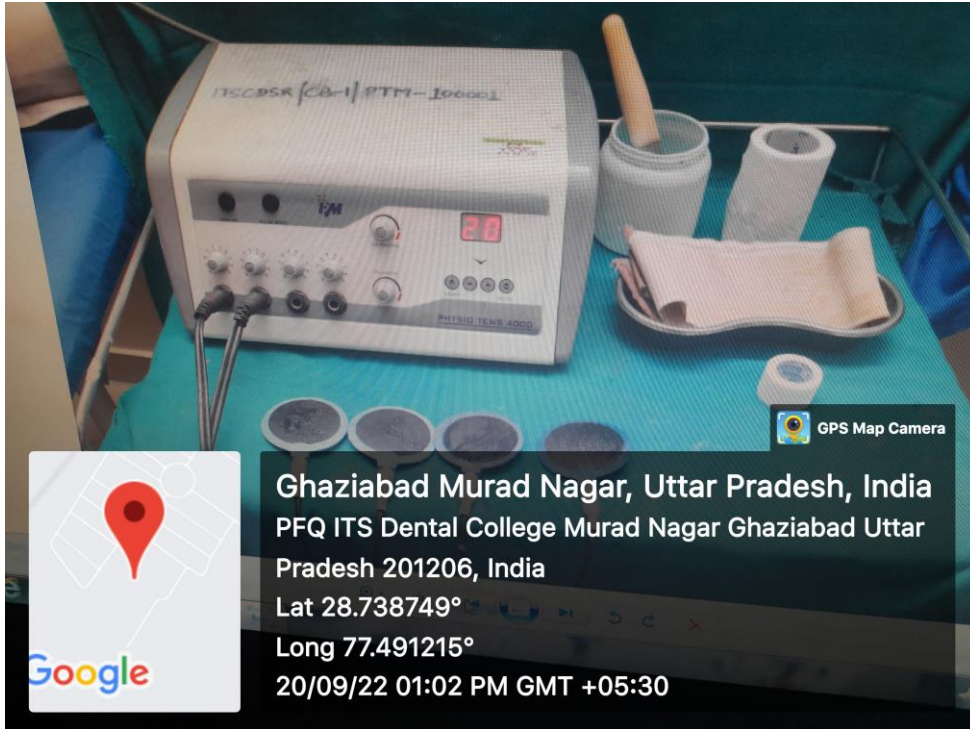

CAD CAM Lab

CBCT Centre

Implant Clinic

Sedation Clinic

Muradnagar, Uttar Pradesh, India
ITS Dental College, Delhi Meerut road
Lat N 28° 45' 25.758" Long E 77° 29' 57.6132"
26/08/21 10:29 AM

63° NE
24.0 μ T

Muradnagar, Uttar Pradesh, India
ITS Dental College, Delhi Meerut road
Lat N 28° 45' 25.758" Long E 77° 29' 57.6132"
26/08/21 10:32 AM

238° SW
34.0 μ T

Advanced Research Centre

Orofacial Pain clinic