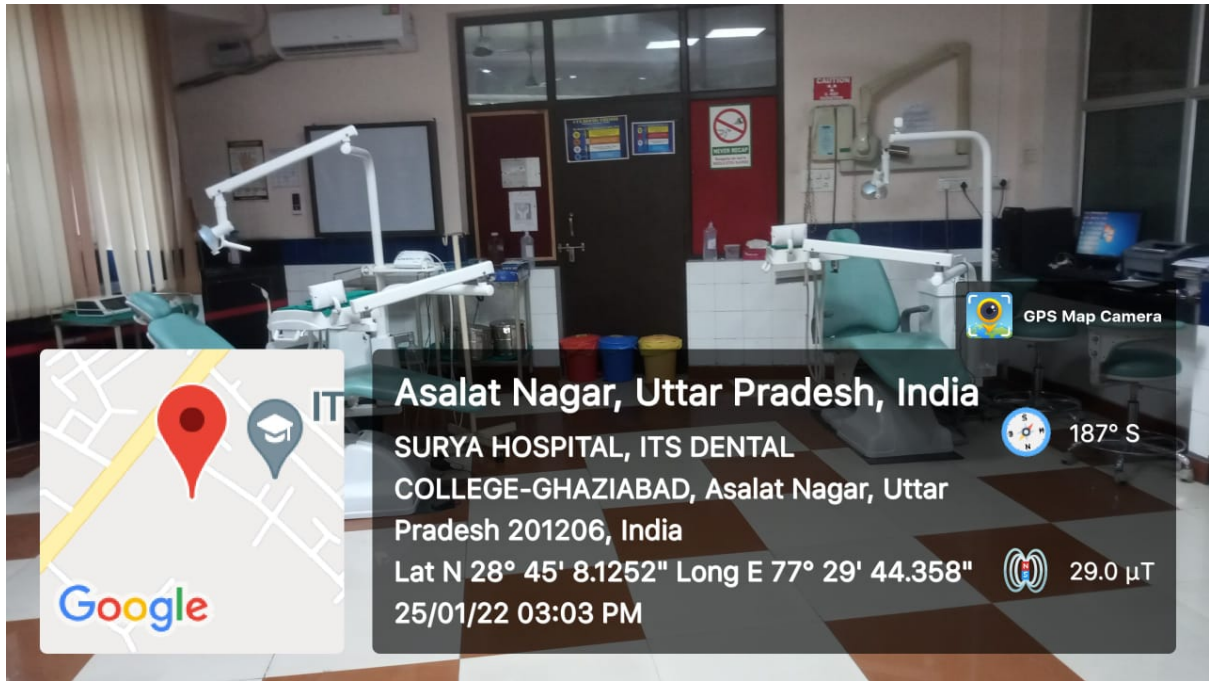

Lecture theatre

Lecture theatre

Seminar room

Seminar room

Pre clinical orthodontics Lab

Anatomy lab

Pre clinical conservative dentistry lab

Physiology Lab

Pharmacology Lab

Advanced research Lab

Implantology clinic

Impantology clinic

CBCT centre

CBCT centre

Laser clinic

Muradnagar, Uttar Pradesh, India
ITS Dental College, Delhi Meerut road
Lat N 28° 45' 25.758" Long E 77° 29' 57.6132"
24/08/21 12:49 PM